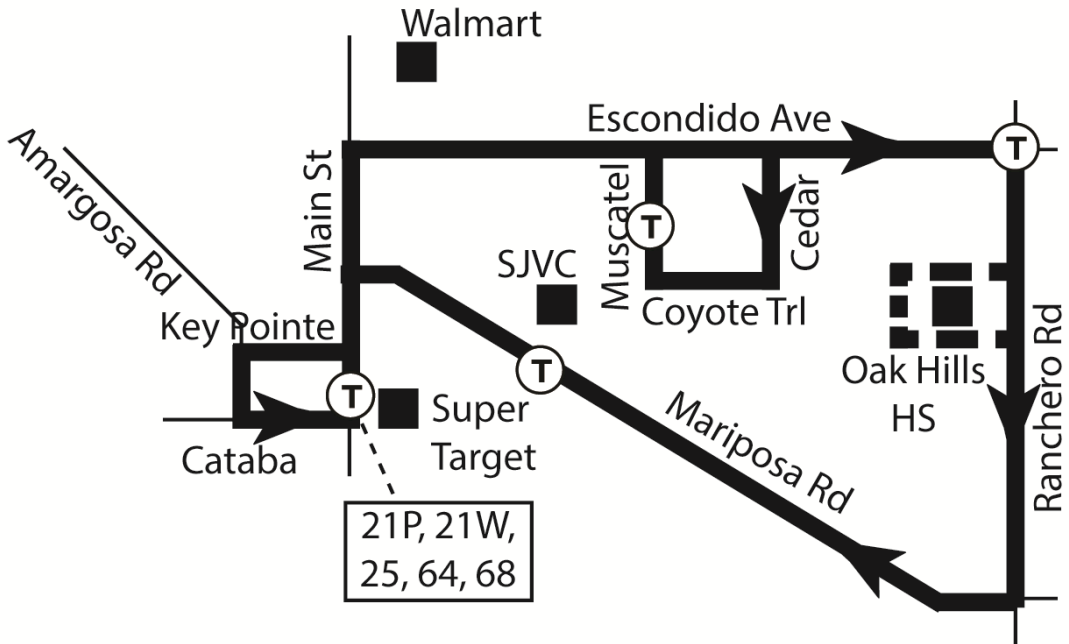

LINE 64: HESPERIA POST OFFICE - SUPER TARGET VIA ESCONDIDO

LINE 64: HESPERIA POST OFFICE - SUPER TARGET DIRECT

LINE 25: OAKS HILLS - SUPER TARGET

■ ■ ■ Oak Hills High School loop

Map Not To Scale

25-063019

LINE 64: HESPERIA POST OFFICE - SUPER TARGET

PULL IN/PULL OUT ROUTES

TO OLIVE ST AND G AVE:

From Hesperia YDivision, (L) Smoke Tree St, (R) E Ave, (R) Main St, (L) G Ave, (L) Olive St to bus stop FS G Ave.

FROM OLIVE ST AND G AVE:

via Olive St, (L) I Ave, (L) Smoke Tree St, (R) into Hesperia Division.

TO MAIN ST AND CATABA RD:

From Hesperia Division, (L) Smoke Tree St, (R) I Ave, (R) Main St, (R) Key Pointe Ave, (L) Amargosa Rd, (L) Cataba Rd, (L) Main St to bus stop FS Cataba Rd.

FROM MAIN ST AND CATABA RD:

via Main St, (L) E Ave, (R) Smoke Tree St, (L) into Hesperia Division.

FROM MUSCATEL ST AND MALIBU AVE:

via Muscatel St, (L) Escondido Ave, (R) Main St, (L) E Ave, (R) Smoke Tree St, (L) into Hesperia Division.