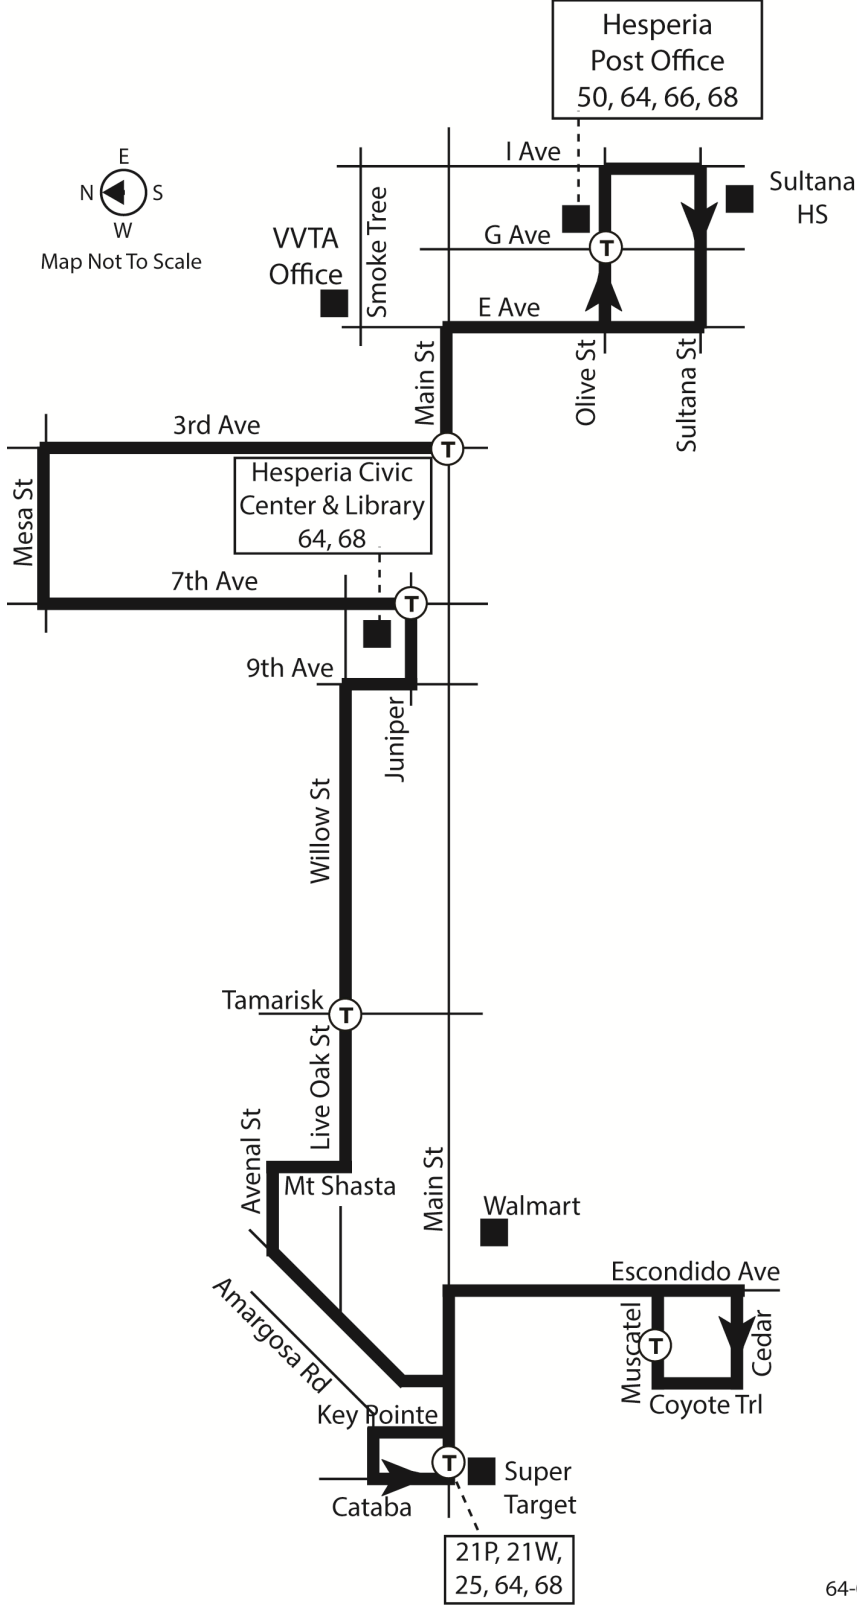

BEGIN ROUTE 25

From Main St

- (R) Escondido Ave
- (R) Cedar St
- (R) Coyote Trail
- (R) Muscatel St
- (R) Escondido Ave
- (R) Rancho Rd
- (R) Mariposa Rd
- (L) Main St
- (R) Key Pointe Ave
- (L) Amargosa Rd
- (L) Cataba Rd
- (L) Main St
- to bus stop FS Cataba Rd

BEGIN ROUTE 25

From Main St

- (R) Escondido Ave
- (R) Cedar St
- (R) Coyote Trail
- (R) Muscatel St
- (R) Escondido Ave
- (R) Rancho Rd
- (R) Cataba Rd
- (R) El Centro Rd
- (R) Coyote Trail
- (R) Rancho Rd
- (R) Mariposa Rd
- (L) Main St
- (R) Key Pointe Ave
- (L) Amargosa Rd
- (L) Cataba Rd
- (L) Main St
- to bus stop FS Cataba Rd

END ROUTE 25

EASTBOUND

From Main St

- (L) Mariposa Rd
- (R) Avenal St
- (R) Mt Shasta Dr
- (L) Live Oak St
- continue on to Willow St
- (R) 9th Ave
- (L) Juniper St
- (L) 7th Ave
- (R) Mesa St
- (R) 3rd Ave
- (L) Main St
- (R) E Ave
- (L) Olive St
- to stop FS G Ave

LINE 64: HESPERIA POST OFFICE - SUPER TARGET VIA ESCONDIDO

LINE 64: HESPERIA POST OFFICE - SUPER TARGET DIRECT

LINE 25: OAKS HILLS - SUPER TARGET

■ ■ ■ Oak Hills High School loop

Map Not To Scale

25-063019