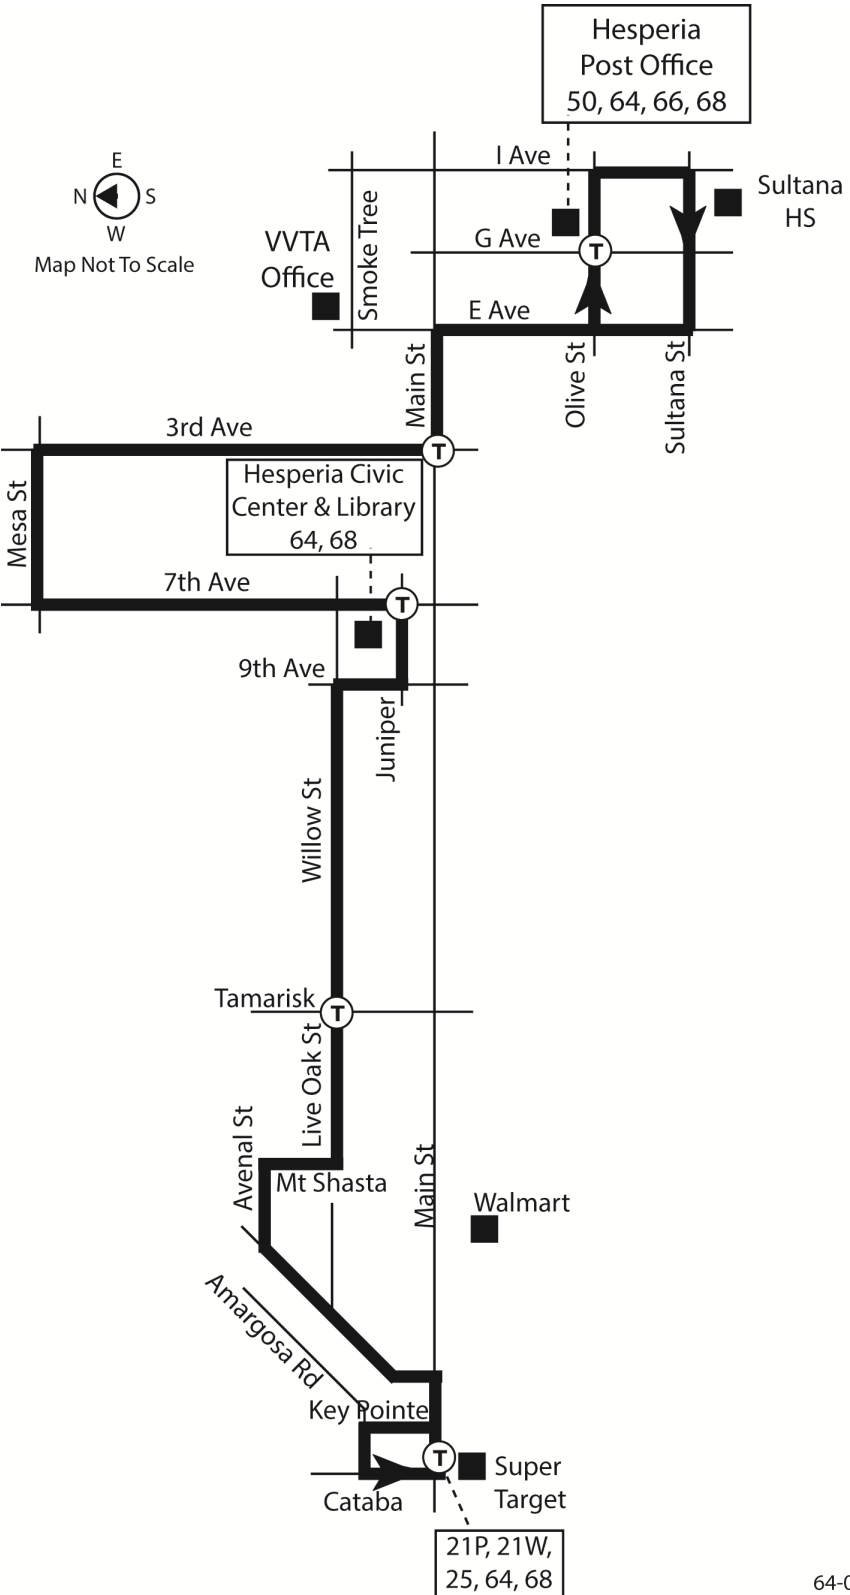

END ROUTE 25

EASTBOUND

From Main St

- (L) Mariposa Rd
- (R) Avenal St
- (R) Mt Shasta Dr
- (L) Live Oak St
- continue on to Willow St
- (R) 9th Ave
- (L) Juniper St
- (L) 7th Ave
- (R) Mesa St
- (R) 3rd Ave
- (L) Main St
- (R) E Ave
- (L) Olive St
- to stop FS G Ave

LINE 64: HESPERIA POST OFFICE - SUPER TARGET VIA ESCONDIDO

LINE 64: HESPERIA POST OFFICE - SUPER TARGET DIRECT

LINE 25: OAKS HILLS - SUPER TARGET

■ ■ ■ Oak Hills High School loop

Map Not To Scale

25-063019

FROM OLIVE ST AND G AVE:

via Olive St, (L) I Ave, (L) Smoke Tree St, (R) into Hesperia Division.

TO MAIN ST AND CATABA RD:

From Hesperia Division, (L) Smoke Tree St, (R) I Ave, (R) Main St, (R) Key Pointe Ave, (L) Amargosa Rd, (L) Cataba Rd, (L) Main St to bus stop FS Cataba Rd.

FROM MAIN ST AND CATABA RD:

via Main St, (L) E Ave, (R) Smoke Tree St, (L) into Hesperia Division.

FROM MUSCATEL ST AND MALIBU AVE:

via Muscatel St, (L) Escondido Ave, (R) Main St, (L) E Ave, (R) Smoke Tree St, (L) into Hesperia Division.