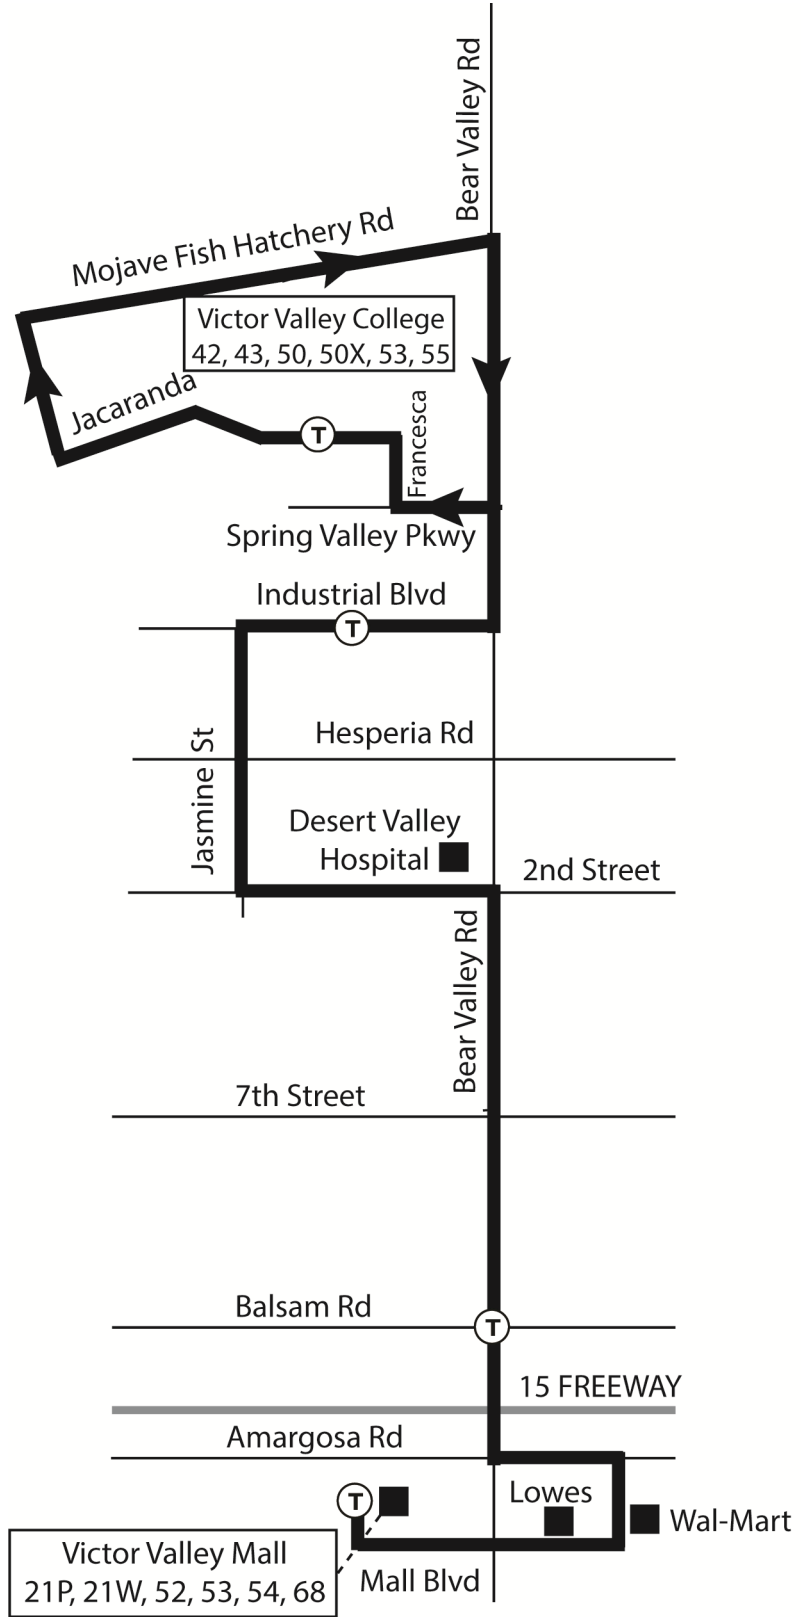

LINE 53: VICTOR VALLEY MALL - VICTOR VALLEY COLLEGE

EASTBOUND

From Mall Bus Stop

- (L) Interior Rd (2nd stop sign)
- (R) Mall Blvd
- (L) Desert Escape
- (L) Amargosa Rd
- (R) Bear Valley Rd
- (L) 2nd Ave
- (R) Jasmine St
- (R) Industrial Blvd
- (L) Bear Valley Rd
- (L) Spring Valley Pkwy
- (R) Francesca Rd
- (L) Jacaranda Ave
to Route 53 Dock

WESTBOUND

From Jacaranda Ave

- (R) Mojave Fish Hatchery Rd
- (R) Bear Valley Rd
- (R) Industrial Blvd
- (L) Jasmine St
- (L) 2nd Ave
- (R) Bear Valley Rd
- (L) Amargosa Rd
- (R) Desert Escape
- (R) Mall Blvd
- (L) Interior Rd
- (R) to bus stop FS Mall Entrance

LINE 53: VICTOR VALLEY MALL - VICTOR VALLEY COLLEGE

LINE 53: VICTOR VALLEY MALL - VICTOR VALLEY COLLEGE

PULL IN/PULL OUT ROUTES

TO VICTOR VALLEY MALL: From Hesperia Yard, (R) Smoke Tree St, (L) E Ave, (R) Main St, (R) 3rd Ave, (R) Yucca St, (L) Hesperia Rd, (L) Bear Valley Rd, (R) Amargosa Rd, (L) Mall Entrance (Olive Garden) to bus stop FS Sears.

FROM VICTOR VALLEY MALL: via Interior Rd, (R) Mall Blvd, (L) Bear Valley, (R) 7th Ave, (L) Main St, (L) E Ave, (R) Smoke Tree St, (L) into Hesperia Yard.

TO VICTOR VALLEY COLLEGE: From Hesperia Yard, (L) Smoke Tree St, (L) I Ave, (R) Bear Valley Rd, (L) Spring Valley Pkwy, (R) Francesca Rd, (L) Jacaranda Ave to Route 53 Dock.