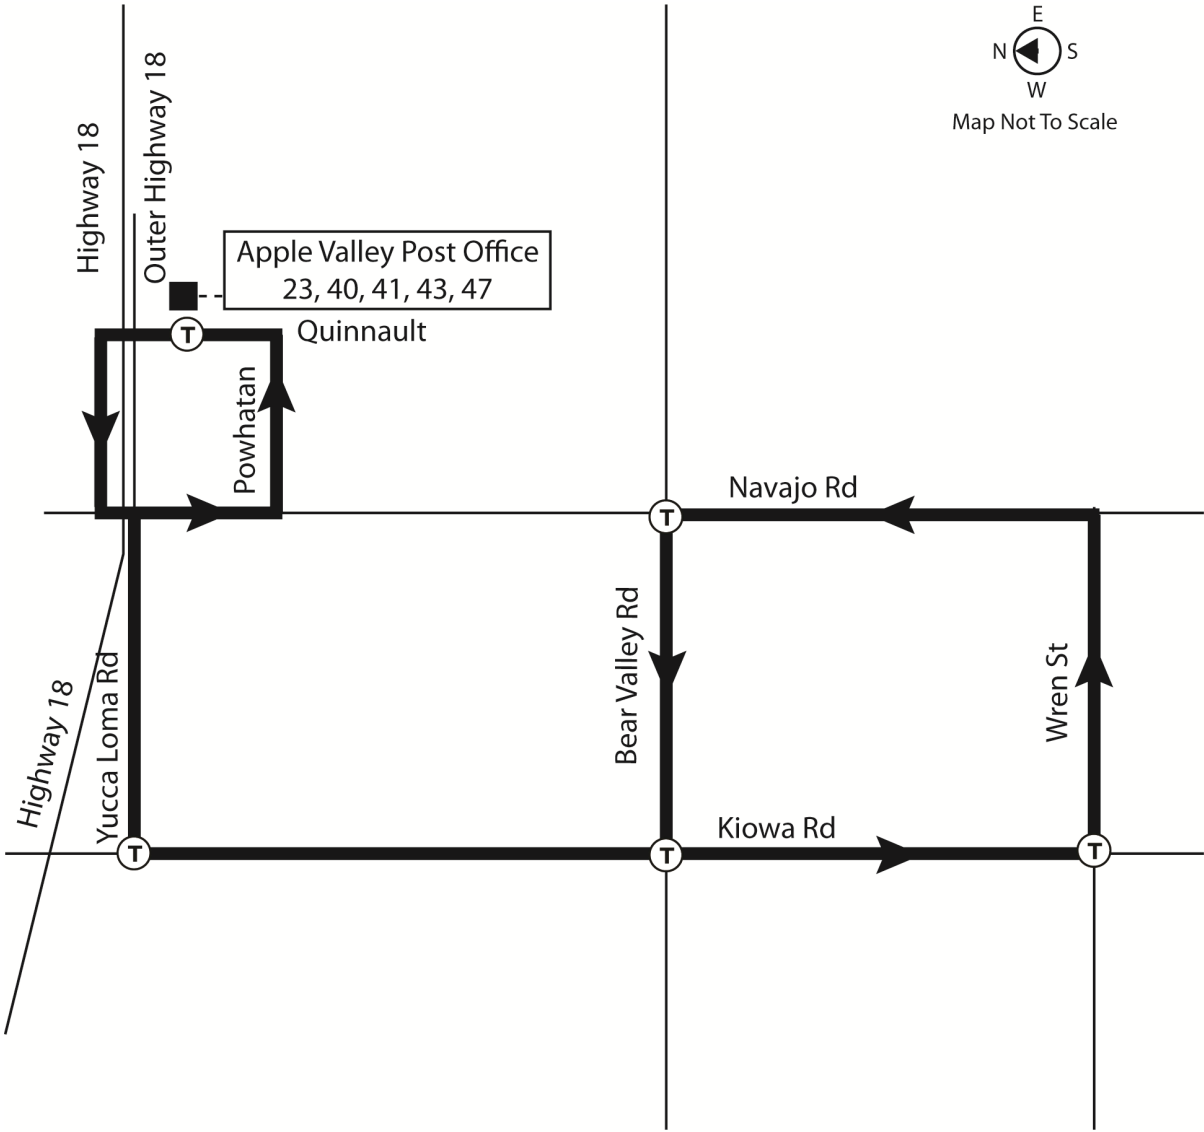

LINE 47: APPLE VALLEY SOUTH DEVIATION

SOUTHBOUND

From Quinnault Rd

- (L) Cross Highway 18
- (L) Outer Highway 18 North
- (L) Navajo Rd
- (R) Yucca Loma Rd
- (L) Kiowa Rd
- (L) Wren St
- (L) Navajo Rd
- (L) Bear Valley Rd
- to bus stop FS Navajo Rd

LINE 47: APPLE VALLEY SOUTH DEVIATION

PULL IN/PULL OUT ROUTES

TO QUINNAULT RD AND OUTER HIGHWAY 18:

From Hesperia Division, (L) Smoke Tree St, (L) I Ave, (R) Bear Valley Rd, (L) Navajo Rd, (R) Powhatan Rd, (L) Quinnault Rd to bus stop NS Outer Highway 18 at Apple Valley Post Office.

FROM QUINNAULT RD AND OUTER HIGHWAY 18:

via Quinnault Rd, (L) Highway 18, (L) Navajo Rd, (R) Bear Valley Rd, (L) I Ave, (R) Smoke Tree St, (R) into Hesperia Division.

TO BEAR VALLEY RD AND NAVAJO RD:

From Hesperia Division, (L) Smoke Tree, (L) I Ave, (R) Bear Valley Rd, (R) Mohawk Rd, (L) Sandia Rd, (L) Navajo Rd, (L) Bear Valley Rd to bus stop FS Bear Valley Rd.

FROM BEAR VALLEY RD AND NAVAJO RD:

via Bear Valley Rd, (L) I Ave, (R) Smoke Tree St, (R) into Hesperia Division.

DESTINATION SIGN CODES:

TERMINAL	DISPLAY	CODE
Bear Valley & Navajo	47 Bear Valley-Navajo	474
Quinnault & Outer Highway 18	47 Apple Valley Post Office	473
	Not In Service	101