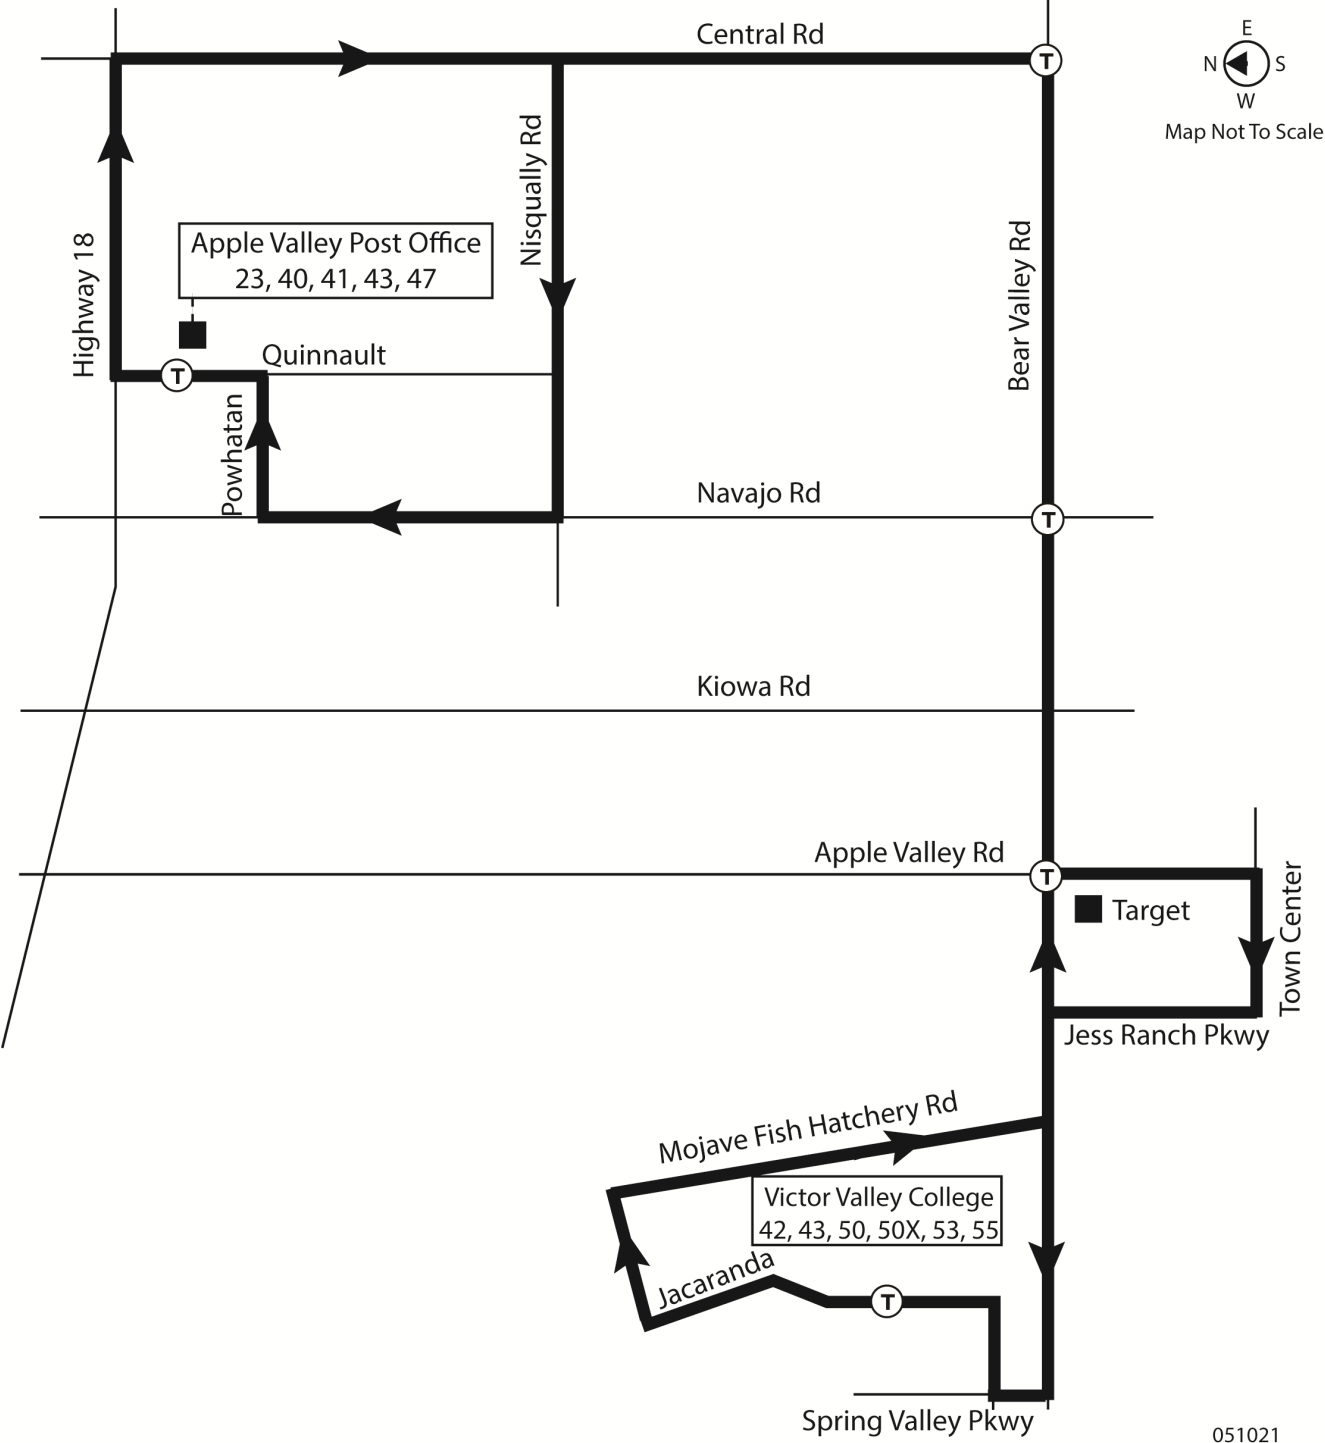

LINE 43: APPLE VALLEY - VICTOR VALLEY COLLEGE