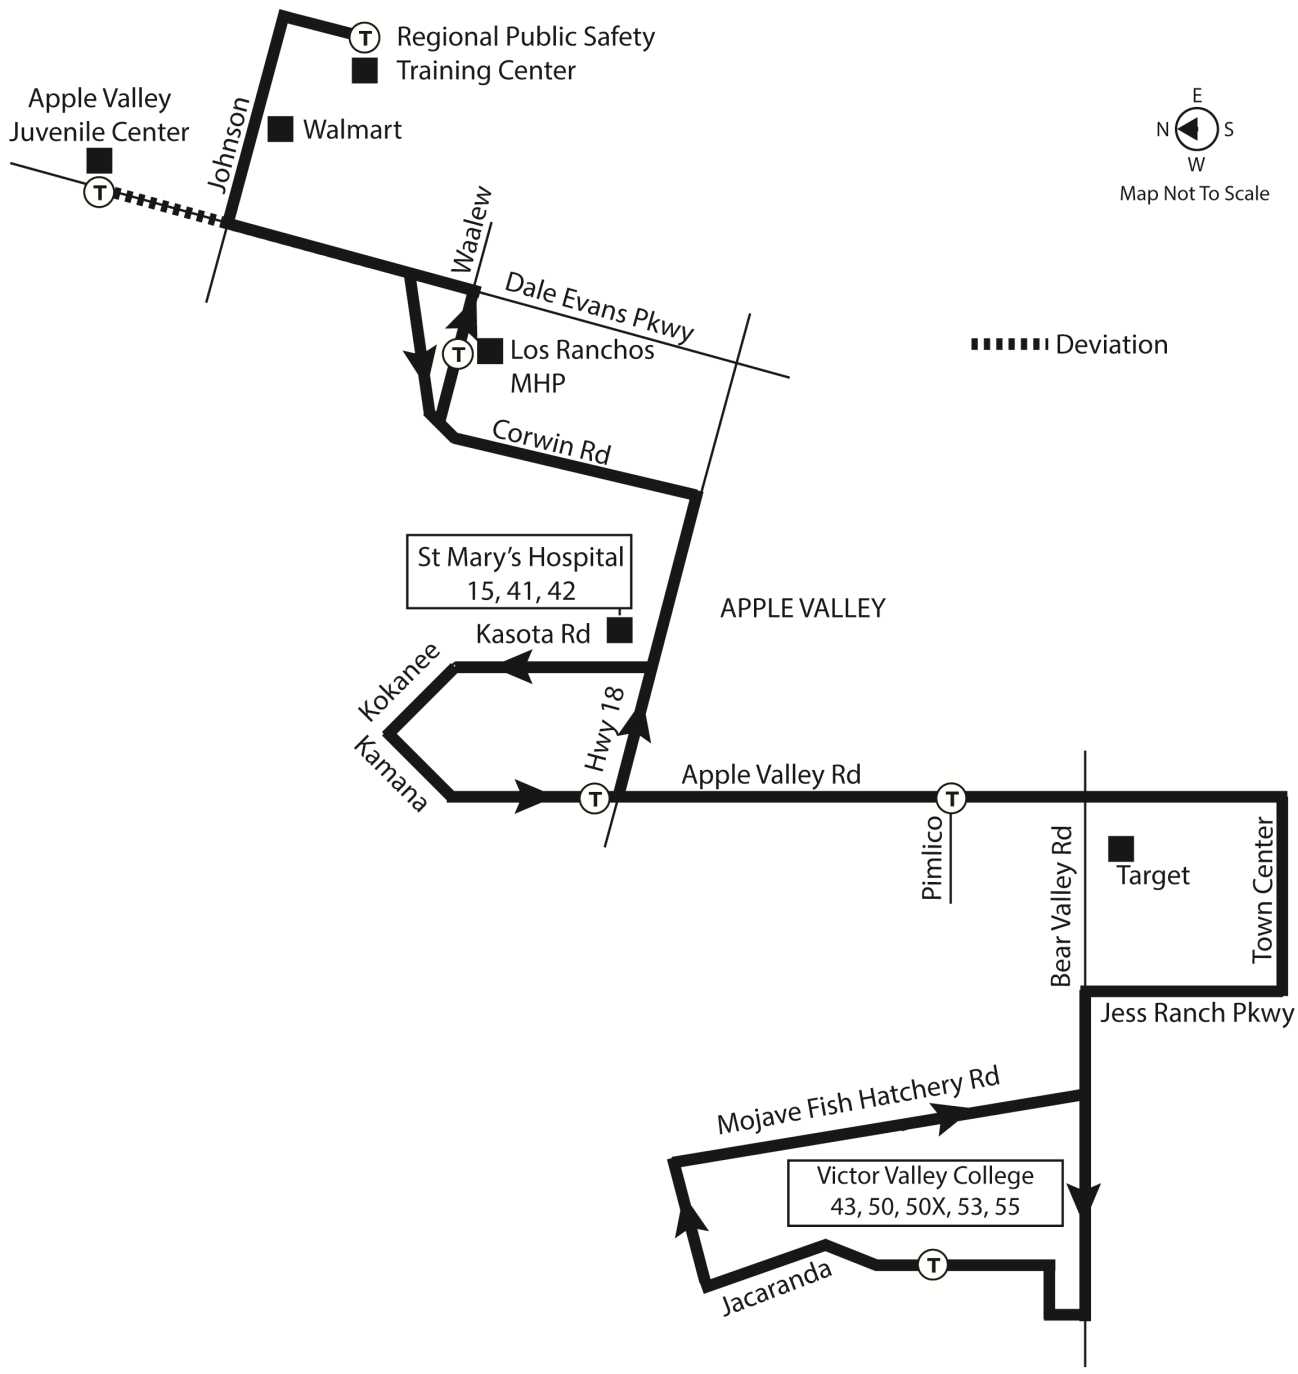

LINE 42: APPLE VALLEY - VICTOR VALLEY COLLEGE

NORTHBOUND

- From Jacaranda Ave
- (R) Mojave Fish Hatchery Rd
 - (L) Bear Valley Rd
 - (R) Jess Ranch Pkwy
 - (L) Town Center Dr
 - (L) Apple Valley Rd
 - (R) Highway 18
 - (L) Kasota Rd
 - (L) Kokanee Rd
 - (L) Kamana Rd
 - (L) Apple Valley Rd
 - (L) Highway 18
 - (L) Corwin Rd
 - (R) Waalew Rd
 - (L) Dale Evans Pkwy
 - (R) Johnson Rd
 - (R) Navajo Rd
to bus stop FS Johnson Rd
(Regional Public Safety Training Center)

SOUTHBOUND

- From Navajo Rd if serving Juvenile Detention Center
- U-turn on Navajo Rd from bus stop
 - (L) Johnson Rd
 - (R) Dale Evans Pkwy
 - (R) Juvenile Detention Center
first driveway
 - (L) into parking lot
 - (L) main driveway
 - (L) Dale Evans Pkwy
- From Navajo Rd if not serving Juvenile Detention Center
- U-turn on Navajo Rd from bus stop
 - (L) Johnson Rd
 - (L) Dale Evans Pkwy
 - (R) Corwin Rd
 - (L) Waalew Rd
 - (L) Dale Evans Pkwy
 - (L) Corwin Rd
 - (R) Highway 18
 - (R) Kasota Rd
 - (L) Kokanee Rd
 - (L) Kamana Rd
 - (L) Apple Valley Rd
 - (R) Town Center Dr
 - (R) Jess Ranch Pkwy
 - (L) Bear Valley Rd
 - (R) Spring Valley Pkwy
 - (L) (R) Francesca Rd
 - (L) Jacaranda Ave
to Route 42 Dock

LINE 42: APPLE VALLEY - VICTOR VALLEY COLLEGE

LINE 42: APPLE VALLEY - VICTOR VALLEY COLLEGE

PULL IN/PULL OUT ROUTES

TO VICTOR VALLEY COLLEGE: From Hesperia Yard, (L) Smoke Tree St, (L) I Ave, (R) Francesca Rd, (L) Jacaranda Ave to Route 42 Dock.

FROM NAVAJO RD AND JOHNSON RD: via Navajo Rd U-turn from bus stop, (L) Johnson Rd, (L) Dale Evans Pkwy, (L) Waalew Rd, (R) Navajo Rd, (R) Bear Valley Rd, (L) I Ave, (R) Smoke Tree St, (R) into Hesperia Yard.