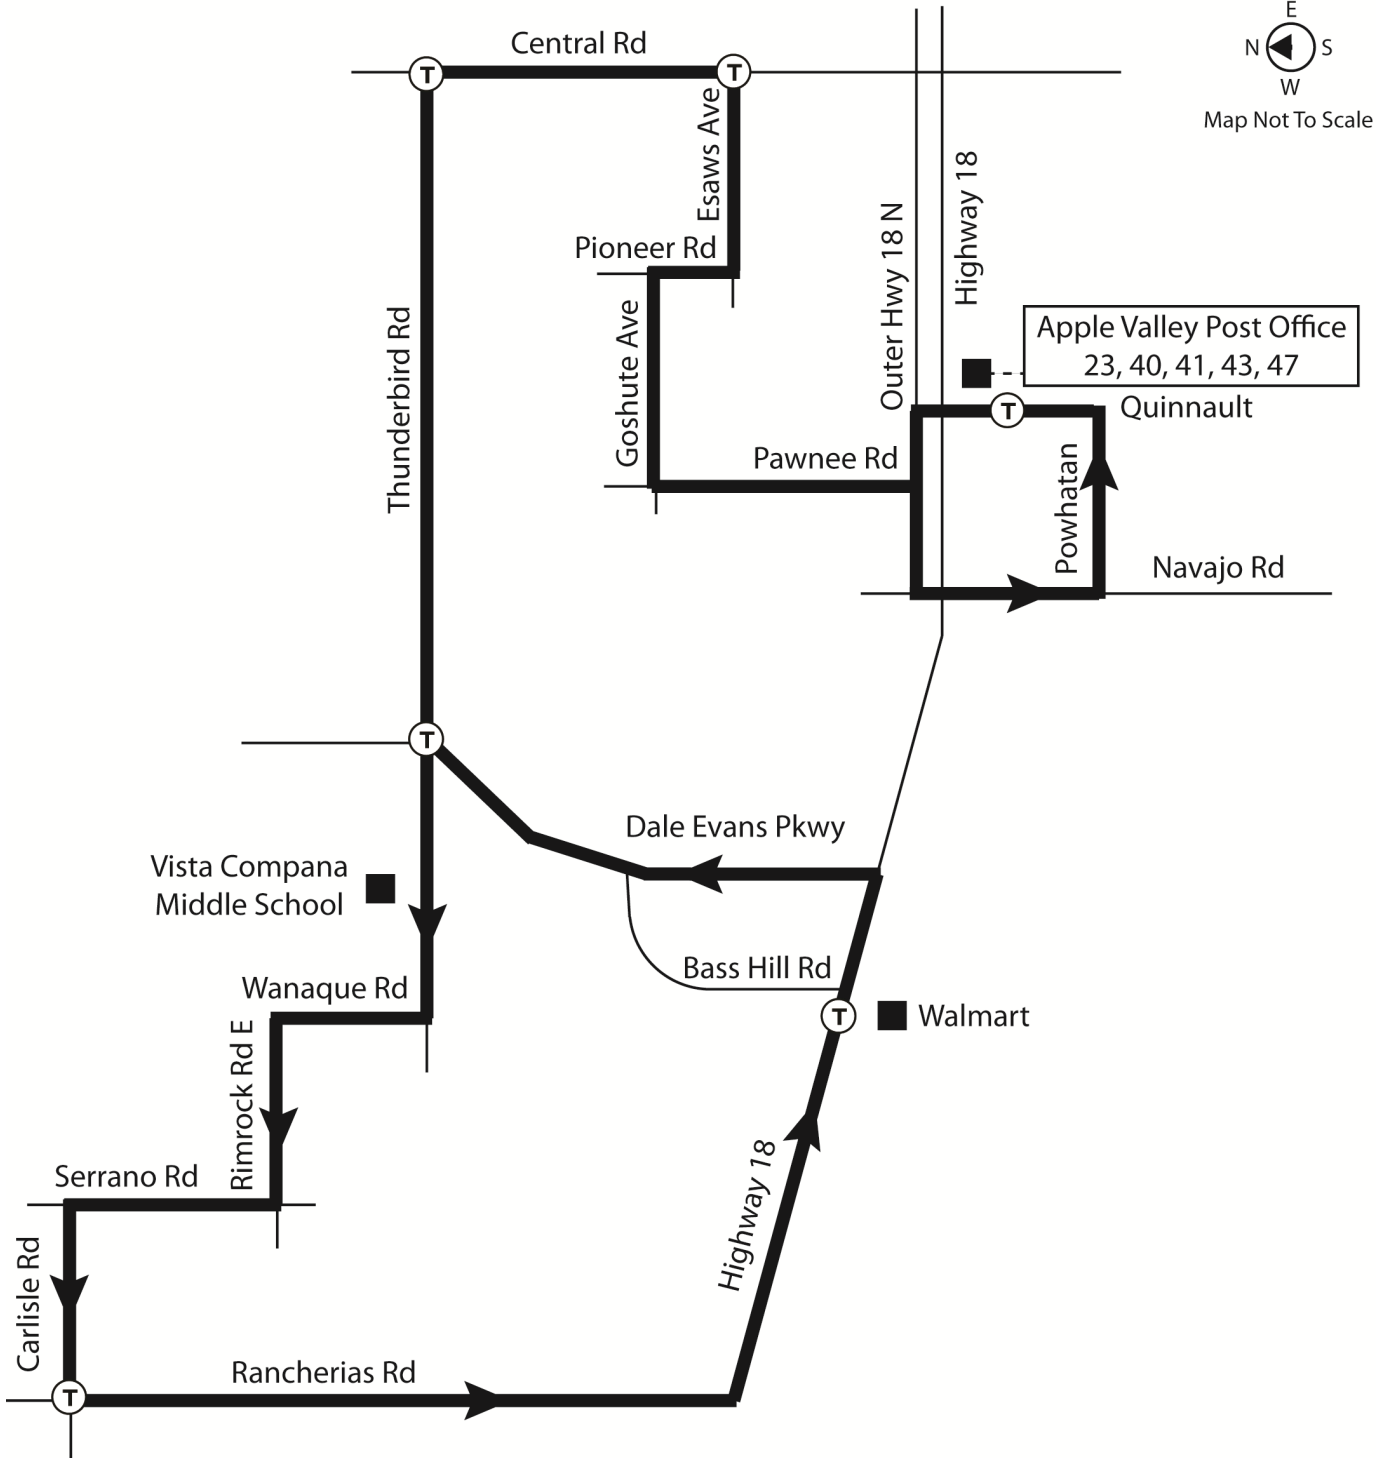

LINE 40: APPLE VALLEY NORTH DEVIATION

WESTBOUND

From Quinnault Rd

- (L) Cross Highway 18
- (L) Outer Highway 18 North
- (R) Pawnee Rd
- (R) Goshute Ave
- (R) Pioneer Rd
- (L) Esaws Ave
- (L) Central Ave
- (L) Thunderbird Rd
- (R) Wannaque Ave
- (L) Rimrock Rd
- (R) Serrano Rd
- (L) Carlisle Rd
- (L) Rancherias Rd
- (L) Highway 18
to bus stop NS Bass Hill Rd

EASTBOUND

From Walmart bus stop

- (L) Dale Evans Pkwy
- (R) Thunderbird Rd
- (R) Central Rd
- (R) Esaws Ave
- (R) Pioneer Rd
- (L) Goshute Ave
- (L) Pawnee Rd
- (R) Outer Highway 18
- (L) Navajo Rd
- (L) Powhatan Rd
- (L) Quinnault Rd
to bus stop NS Outer Highway 18
at Apple Valley Post Office

LINE 40: APPLE VALLEY NORTH DEVIATION

LINE 40: APPLE VALLEY NORTH DEVIATION

PULL IN/PULL OUT ROUTES

TO QUINNAULT RD AND OUTER HIGHWAY 18:

From Hesperia Division, (L) Smoke Tree St, (L) I Ave, (R) Bear Valley Rd, (L) Navajo Rd, (R) Powhatan Rd, (L) Quinnault Rd to bus stop NS Outer Highway 18 at Apple Valley Post Office.

FROM QUINNAULT RD AND OUTER HIGHWAY 18:

via Quinnault Rd, (L) Highway 18, (L) Navajo Rd, (R) Bear Valley Rd, (L) I Ave, (R) Smoke Tree St, (R) into Hesperia Division.

DESTINATION SIGN CODES:

TERMINAL	DISPLAY	CODE
Highway 18 & Bass Hill Rd	40 Walmart	406
Quinnault & Outer Highway 18	40 Apple Valley Post Office	403
	Not In Service	101