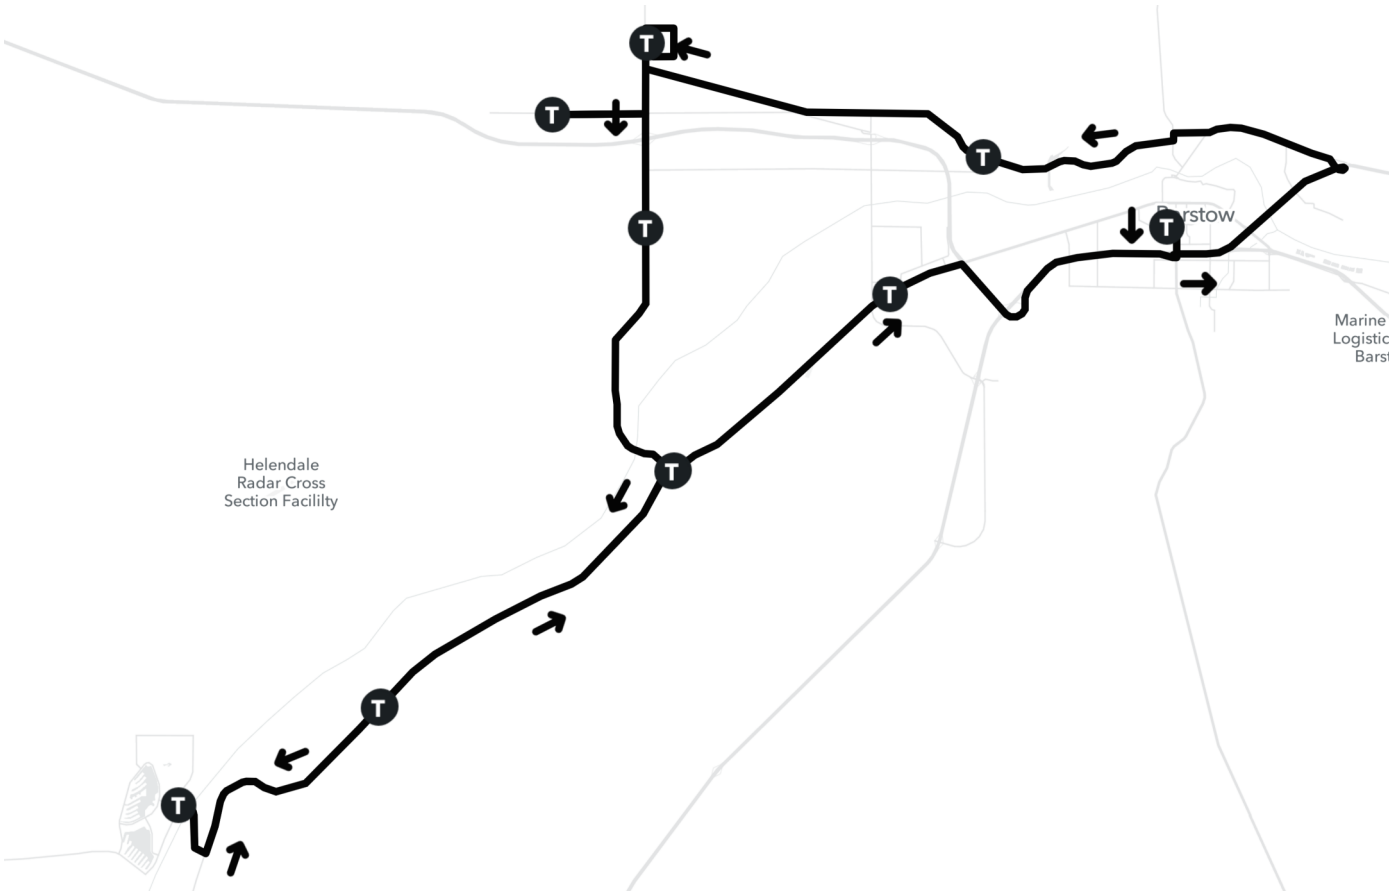

### WESTBOUND

From E Mountain View St

- (R) Barstow Rd
- (R) 15 Freeway North
- (R) Old Hwy 58 exit  
Into Old Hwy 58 West
- (L) Irwin Rd
- (R) Old Highway 58  
into Santa Fe Ave
- (R) Hinkly Rd (School)
- (R) Pera Rd
- (R) Blanca Rd
- (L) Alcudia Rd
- (L) Serra Rd
- (L) Manacor Rd
- (L) Hinkley Rd
- (R) Old Bakersfield Hwy
- (L) Hidden River Rd
- (L) Outer Highway 58
- (L) Valley Wells Rd
- (R) Old Bakersfield Hwy
- (R) Hinkley Rd (*travel about 7 miles*)  
(*Caution, large dip at RR tracks*)
- (R) National Trails Hwy
- (R) Vista Rd
- (L) Helendale Rd
- (R) Chaparral Ln
- (R) Strawberry Ln
- (R) Vista Rd  
to bus stop NS Helendale Rd

### EASTBOUND

From Vista Rd

- (L) National Trails Hwy/Main St
- (R) Highway 58  
into 15 Freeway North
- (R) Barstow Rd exit
- (L) Barstow Rd
- (L) E Buena Vista St
- (L) 2nd Ave
- (L) E Mountain View St  
to bus stop NS Belinda Ave

**LINE 28: BARSTOW LIBRARY - HINKLEY - HELENDALE**

**LINE 28: BARSTOW LIBRARY - HINKLEY - HELENDALE**

**PULL IN/PULL OUT ROUTES**

**TO BARSTOW CITY HALL:**

From Barstow Division, (R) Sandstone Ct, (R) W Main St, (L) 58 Freeway East, (R) 15 Freeway North, (R) Barstow Rd exit, (L) Barstow Rd, (L) E Buena Vista St, (L) 2nd Ave, (L) E Mountain View St, to bus stop NS Belinda Ave.

**FROM BARSTOW CITY HALL:**

via E Mountain View St, (R) Barstow Rd, (R) 15 Freeway South, (R) 58 Freeway West, (R) W Main St exit, (R) W Main St, (L) Sandstone Ct, (L) into Barstow Division.

**TO HELENDALE:**